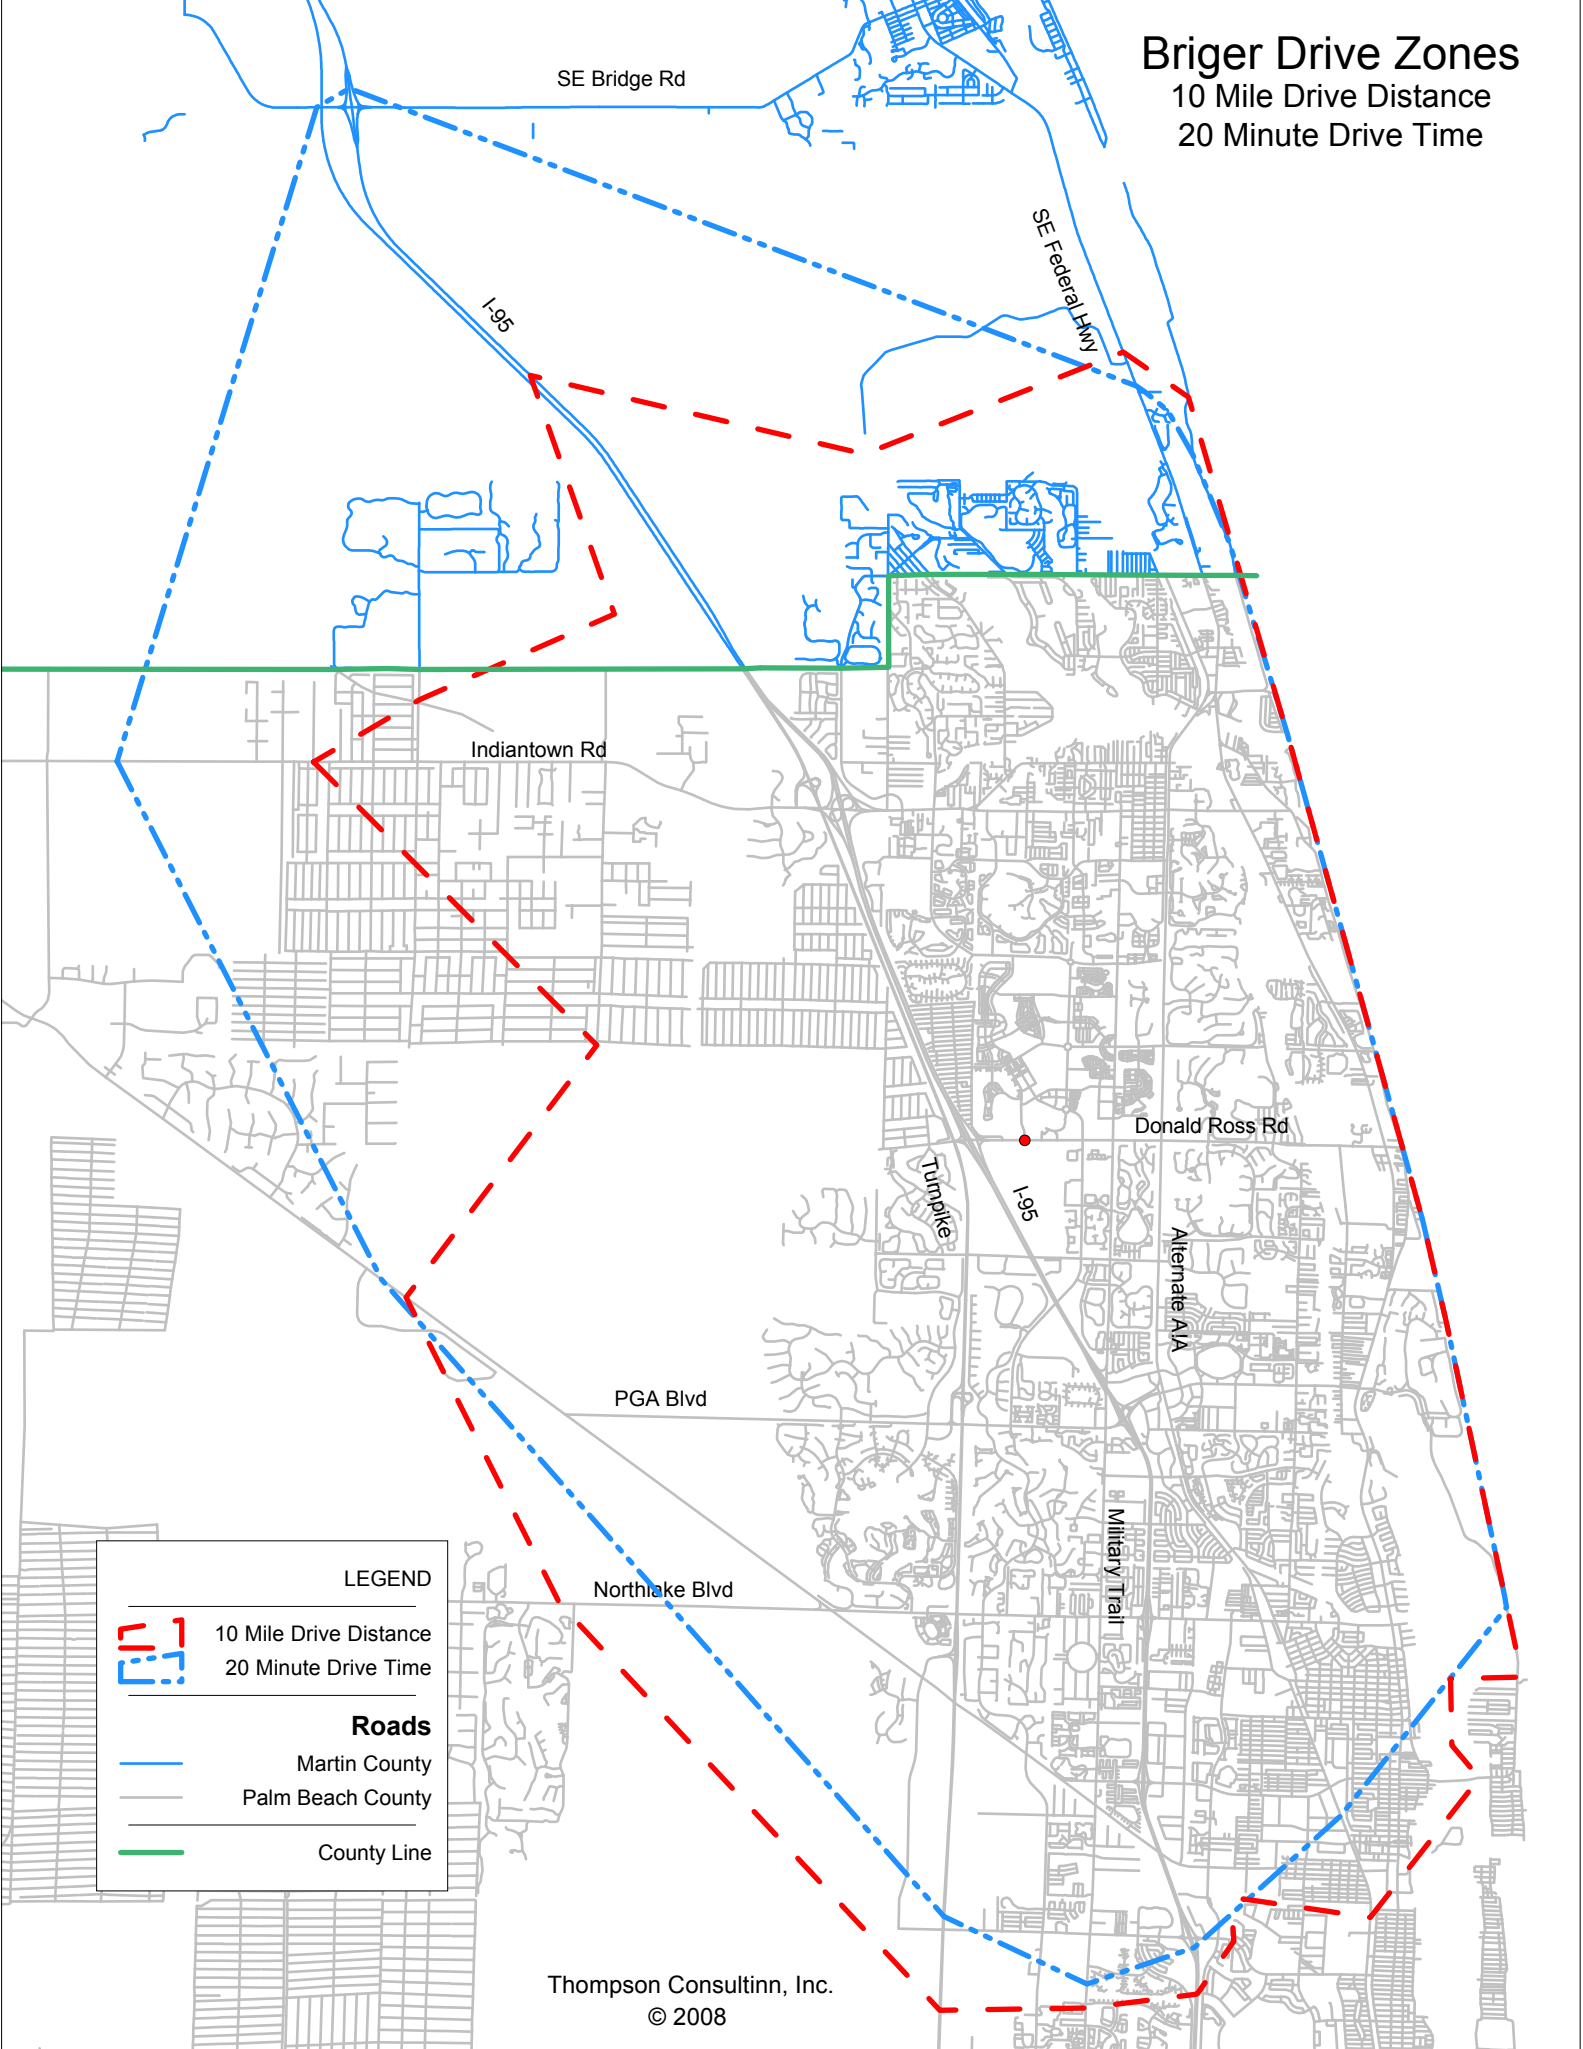

Briger Drive Zones

10 Mile Drive Distance
20 Minute Drive Time

LEGEND

 10 Mile Drive Distance
 20 Minute Drive Time

Roads

 Martin County
 Palm Beach County
 County Line