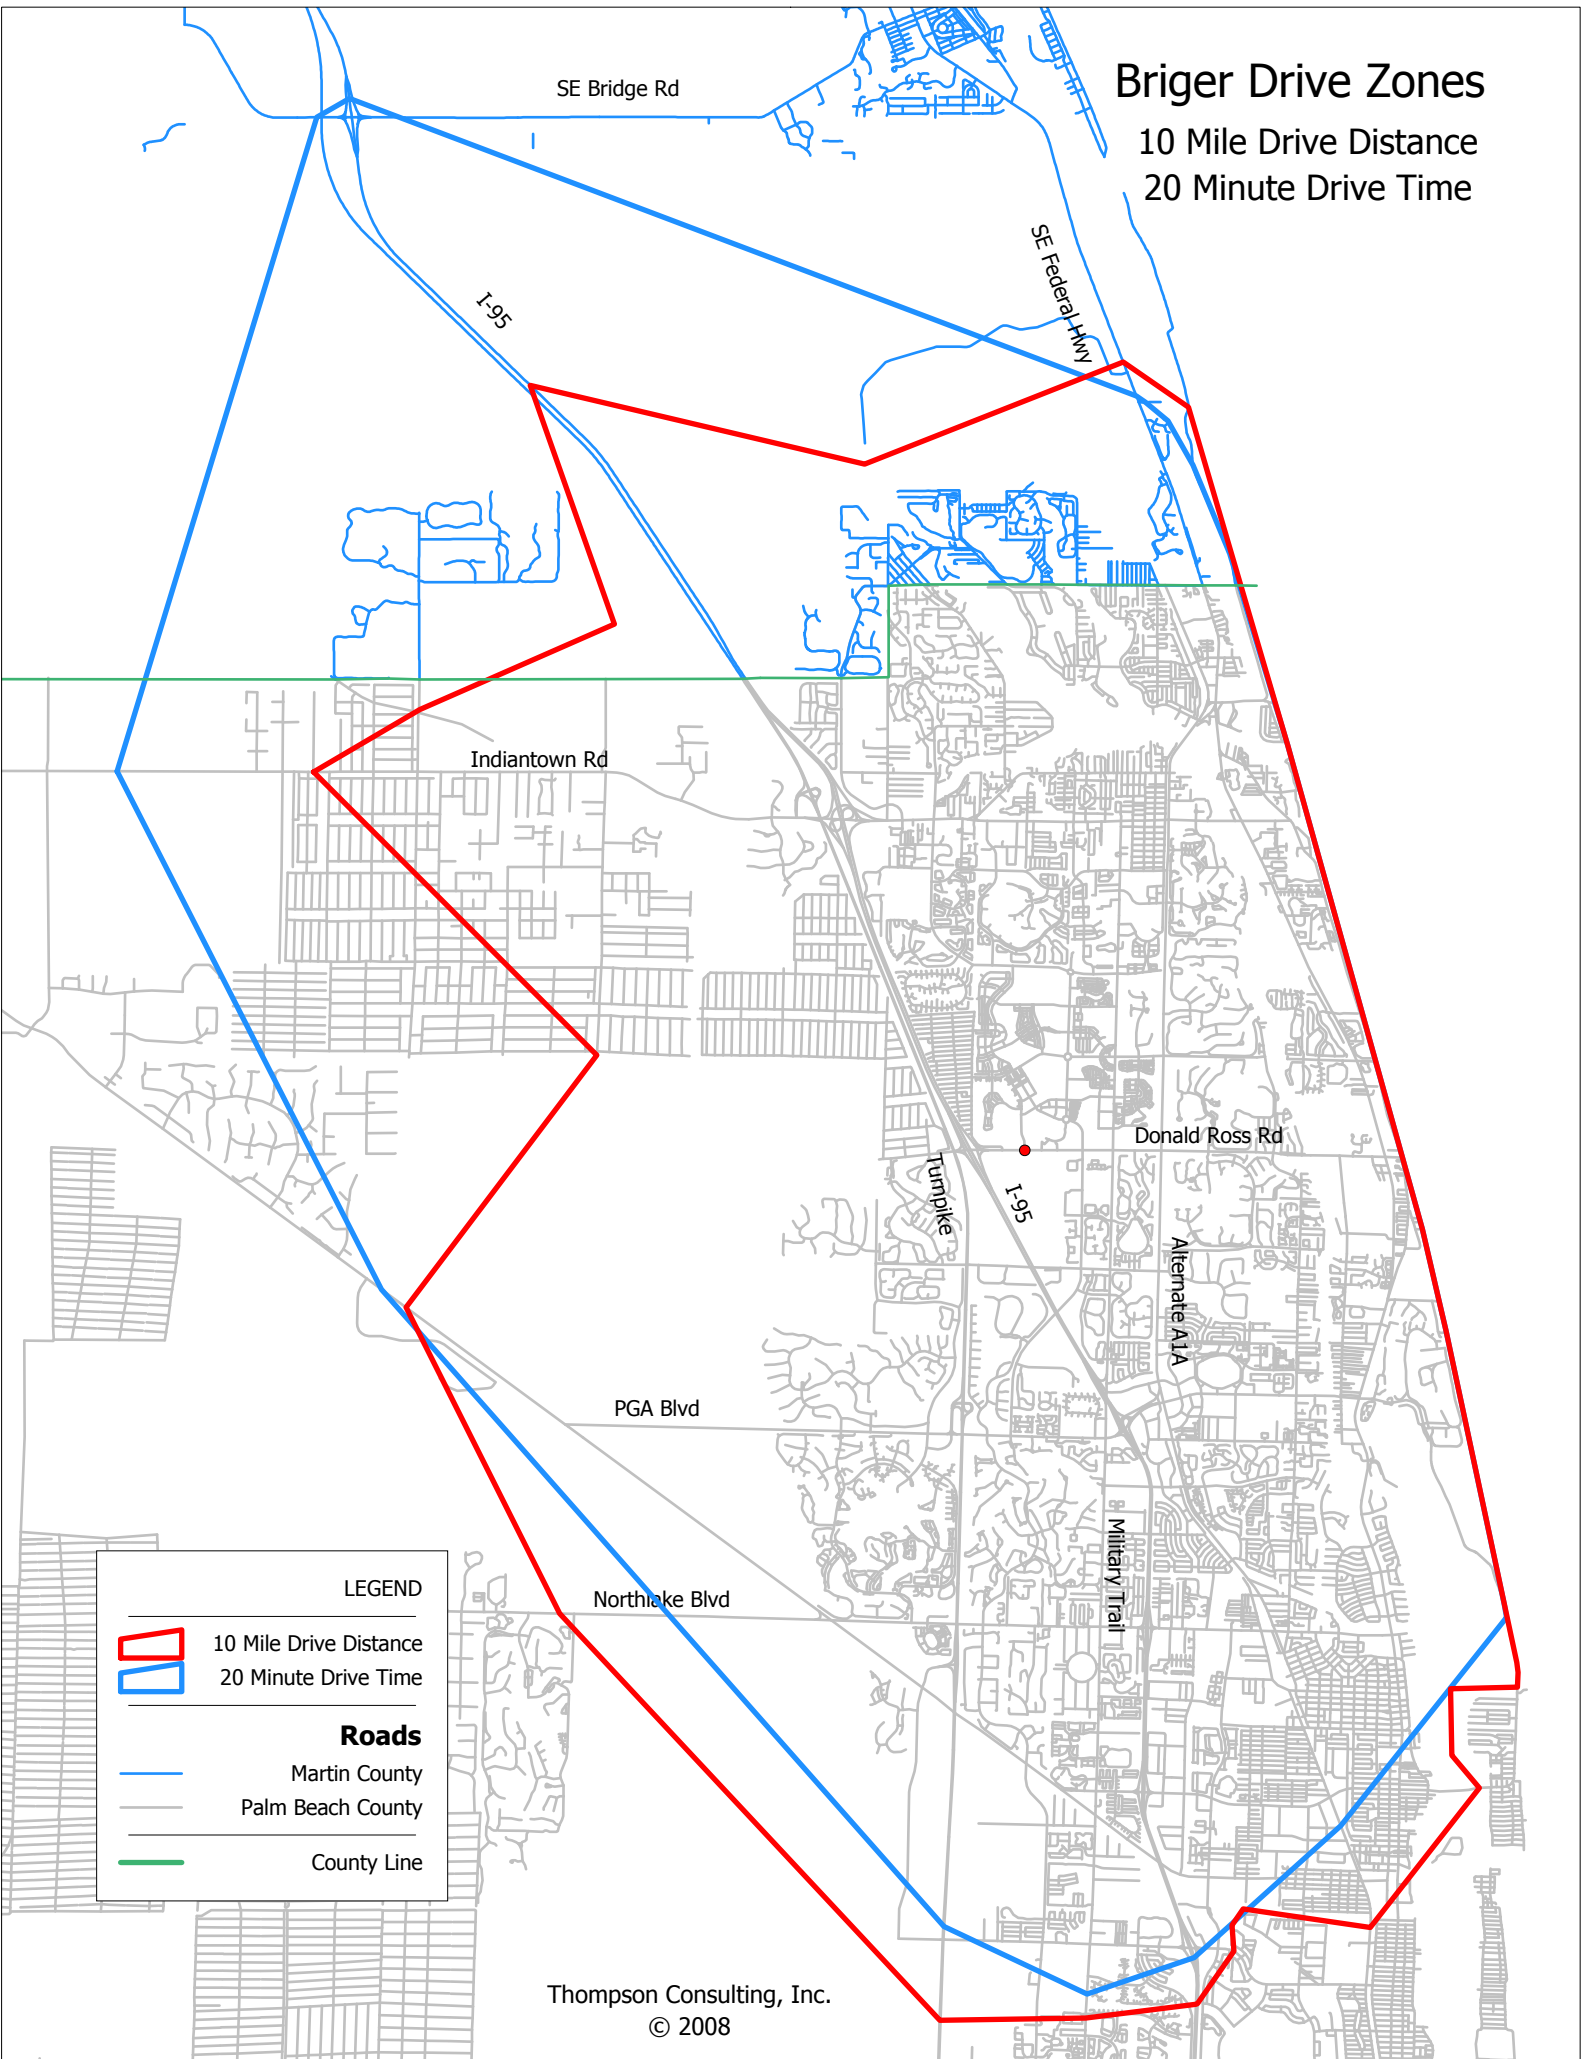

Briger Drive Zones

10 Mile Drive Distance
20 Minute Drive Time

LEGEND

-  10 Mile Drive Distance
-  20 Minute Drive Time

Roads

-  Martin County
-  Palm Beach County
-  County Line